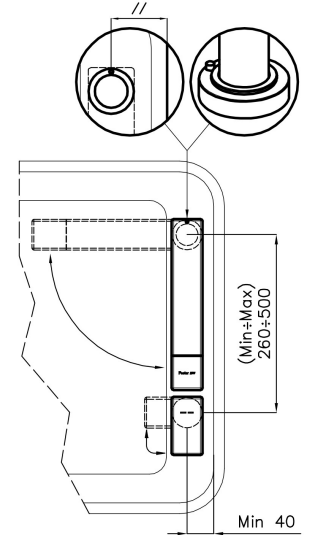

Strengthening plate Ø44 mm

Cartridge With ceramic discs

Holes distance See "Cut out drawing"

Double hole requested Necessary

Mixer hole ø35mm

Max worktop thickness 40mm

FEATURES

COLLAPSIBILE BARREL Feature that makes it possible to foresee the sink in front of a window, so as to enjoy the natural light.

TECHNICAL DATA

Eclipse - 8499 000

Installation sheet - Foglio installazione

Front side—Mixer tap on the left
 Lato frontale—Miscelatore a sinistra

Right side
 Lato destro

Front side—Mixer tap on the right
 Lato frontale—Miscelatore a destra