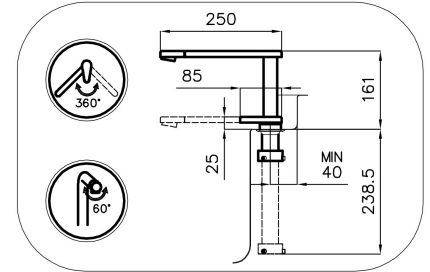

Strengthening plate Ø44 mm

Cartridge With ceramic discs

Holes distance See "Cut out drawing"

Double hole requested Necessary

Mixer hole ø35mm

Max worktop thickness 40mm

FEATURES

COLLAPSIBILE BARREL Feature that makes it possible to foresee the sink in front of a window, so as to enjoy the natural light.

Strenghtening plate Foster's mixer taps are equipped with the strenghtening plate that offers perfect stability on any sink.

Rotating angle All the taps have a wide angle of rotation. Some models even permit a full 360° rotation.

TECHNICAL DATA

Eclipse - 8499 000

Installation sheet - Foglio installazione

Front side—Mixer tap on the left
 Lato frontale—Miscelatore a sinistra

Right side
 Lato destro

Front side—Mixer tap on the right
 Lato frontale—Miscelatore a destra