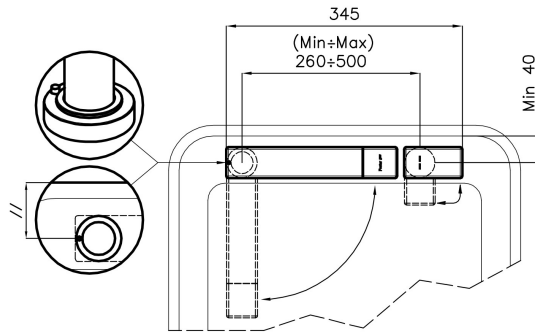

Strengthening plate Ø44 mm

Cartridge With ceramic discs

Holes distance See "Cut out drawing"

Double hole requested Necessary

Mixer hole ø35mm

Max worktop thickness 40mm

FEATURES

COLLAPSIBILE BARREL Feature that makes it possible to foresee the sink in front of a window, so as to enjoy the natural light.

Strenghtening plate Foster's mixer taps are equipped with the strenghtening plate that offers perfect stability on any sink.

Rotating angle All the taps have a wide angle of rotation. Some models even permit a full 360° rotation.

TECHNICAL DATA

Eclipse - 8499 000

Installation sheet - Foglio installazione

Front side—Mixer tap on the left
 Lato frontale—Miscelatore a sinistra

Right side
 Lato destro

Front side—Mixer tap on the right
 Lato frontale—Miscelatore a destra