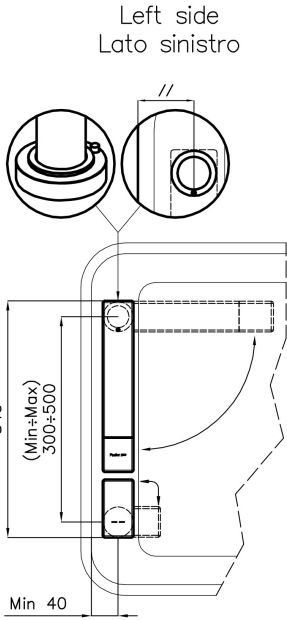

Strengthening plate Ø44 mm

Cartridge With ceramic discs

Holes distance See "Cut out drawing"

Double hole requested Necessary

Mixer hole ø35mm

Max worktop thickness 40mm

FEATURES

COLLAPSIBILE BARREL Feature that makes it possible to foresee the sink in front of a window, so as to enjoy the natural light.

TECHNICAL DATA

Eclipse - 8499 000

Installation sheet - Foglio installazione

Front side—Mixer tap on the left
 Lato frontale—Miscelatore a sinistra

Right side
 Lato destro

Front side—Mixer tap on the right
 Lato frontale—Miscelatore a destra