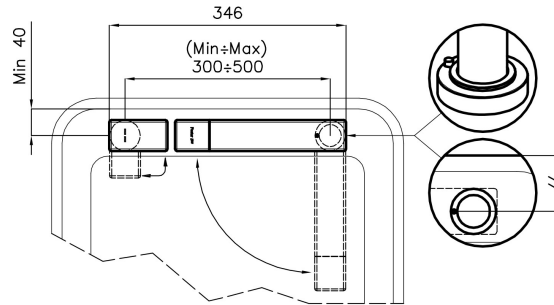

Strengthening plate Ø44 mm

Cartridge With ceramic discs

Holes distance See "Cut out drawing"

Double hole requested Necessary

Mixer hole ø35mm

Max worktop thickness 40mm

FEATURES

COLLAPSIBILE BARREL Feature that makes it possible to foresee the sink in front of a window, so as to enjoy the natural light.

TECHNICAL DATA

Eclipse - 8499 000

Installation sheet - Foglio installazione

Front side—Mixer tap on the left
 Lato frontale—Miscelatore a sinistra

Right side
 Lato destro

Front side—Mixer tap on the right
 Lato frontale—Miscelatore a destra