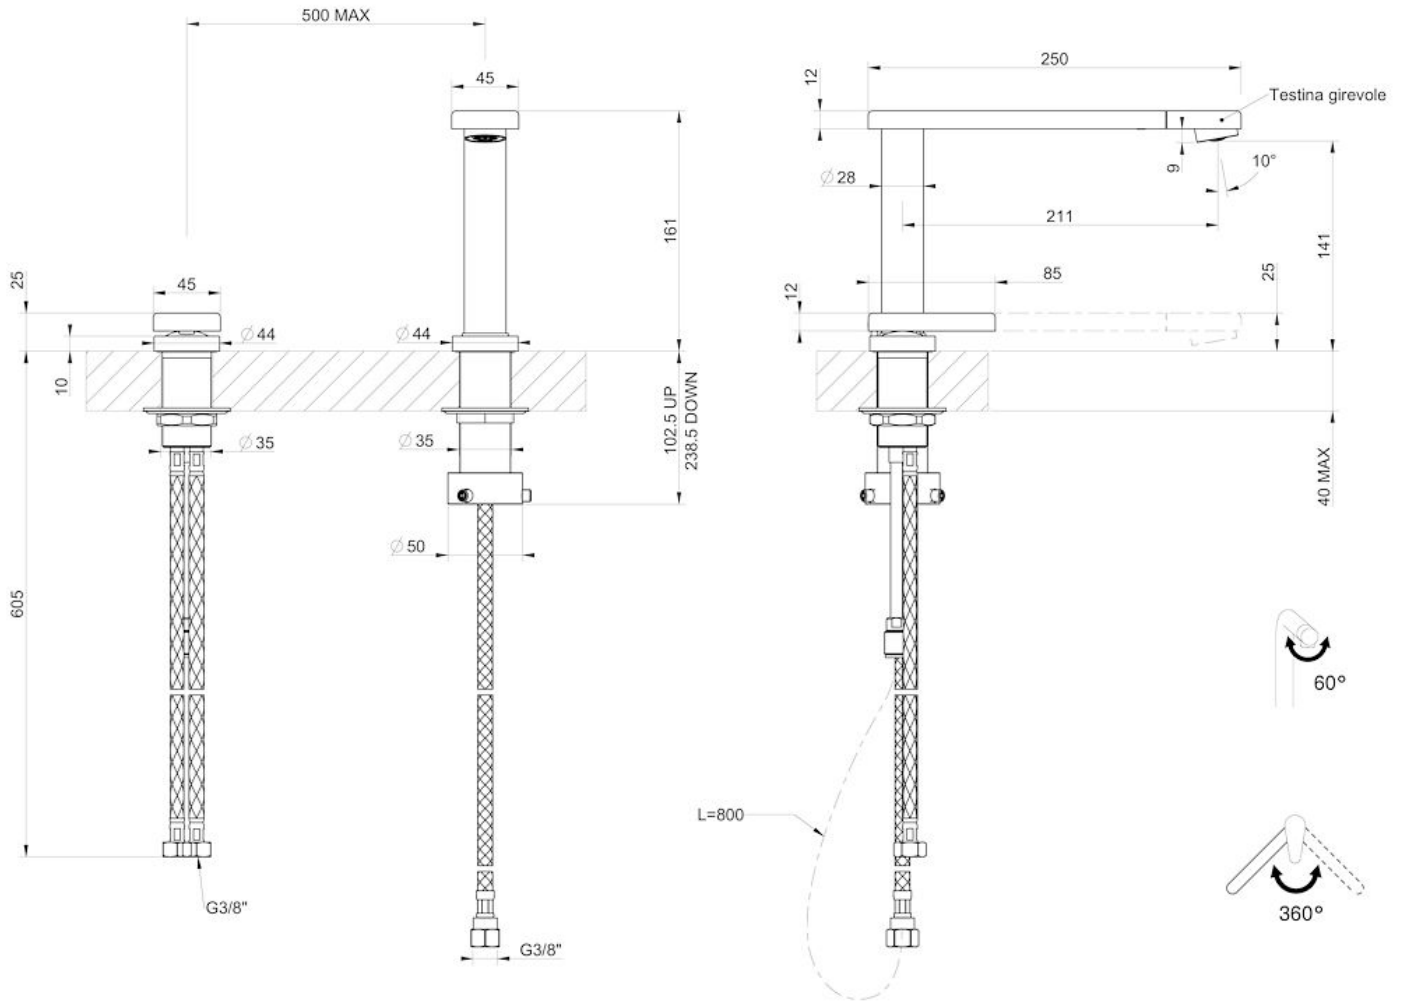

Mixer Tap Eclipse

Mixer Taps

Code: 8499 000

DETAILS

Mixer type Single-lever mixer tap with rotating, collapsible barrel (Up&Down), with remote control.

Material Brass

Texture Chromed

Rotating angle 360°

Strengthening plate Ø44 mm

Cartridge With ceramic discs

Holes distance See "Cut out drawing"

Double hole requested Necessary

Mixer hole ø35mm

Max worktop thickness 40mm

FEATURES

COLLAPSIBILE BARREL Feature that makes it possible to foresee the sink in front of a window, so as to enjoy the natural light.

Strenghtening plate Foster's mixer taps are equipped with the strenghtening plate that offers perfect stability on any sink.

Rotating angle All the taps have a wide angle of rotation. Some models even permit a full 360° rotation.

TECHNICAL DATA

Eclipse - 8499 000

Installation sheet - Foglio installazione

Front side—Mixer tap on the left
 Lato frontale—Miscelatore a sinistra

Right side
 Lato destro

Front side—Mixer tap on the right
 Lato frontale—Miscelatore a destra